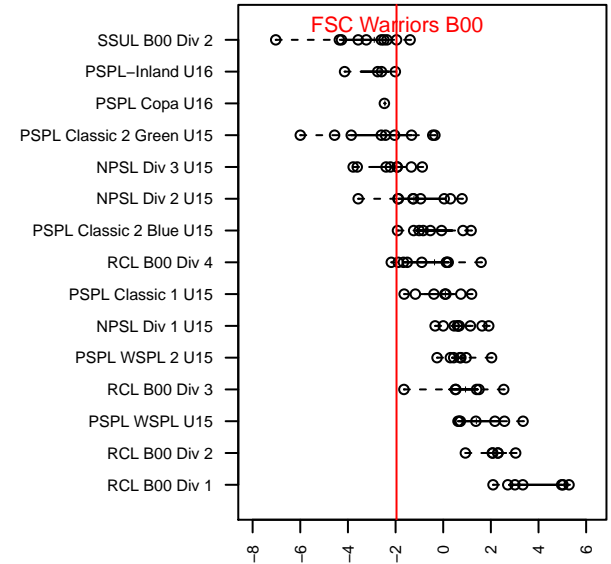

FSC Warriors B00

Fircrest SC
Fircrest, WA
B00 total strength=1053
attack=3.76 defense=1.54
fall league = SSUL B00 Div 2

alt names used:
Warriors

Venues played:
2015 SSUL B00 Div 2

**attack and defense variance (black dot)
relative to other teams
and top 10 in region**

**attack and defense rating
relative to others at age
and all opponents in last 13 months**

Performance relative to 13 month average

Performance relative to 13 month average

date	home		away		venue	pred.home	pred.away
2015-12-06	Tacoma United Eclipse B01	5	FSC Warriors B00	1	2015 SSUL B00 Div 2	4.71	0.68
2015-11-15	FSC Warriors B00	7	Highline SA Thunder B00	0	2015 SSUL B00 Div 2	3.97	0.83
2015-11-08	FWFC Thunder B00	3	FSC Warriors B00	1	2015 SSUL B00 Div 2	2.14	3.12
2015-11-01	FSC Warriors B00	1	Avanti United B00	3	2015 SSUL B00 Div 2	1.61	2.39
2015-10-25	FSC Warriors B00	4	FWFC Sharks B00	1	2015 SSUL B00 Div 2	3.63	1.14
2015-10-18	Vashon Islanders B00	3	FSC Warriors B00	5	2015 SSUL B00 Div 2	2.51	3.23
2015-10-11	South Tacoma United Blanco B01	3	FSC Warriors B00	0	2015 SSUL B00 Div 2	2.80	1.13
2015-10-04	FSC Warriors B00	1	South Tacoma United Garcia B01	0	2015 SSUL B00 Div 2	0.97	3.59
2015-09-27	South Tacoma United Galaxy B00	3	FSC Warriors B00	2	2015 SSUL B00 Div 2	1.90	2.95
2015-09-20	FSC Warriors B00	3	Nortac Yetis B00	3	2015 SSUL B00 Div 2	5.07	1.95
2015-09-13	Harbor Fire B00	1	FSC Warriors B00	7	2015 SSUL B00 Div 2	1.04	5.61